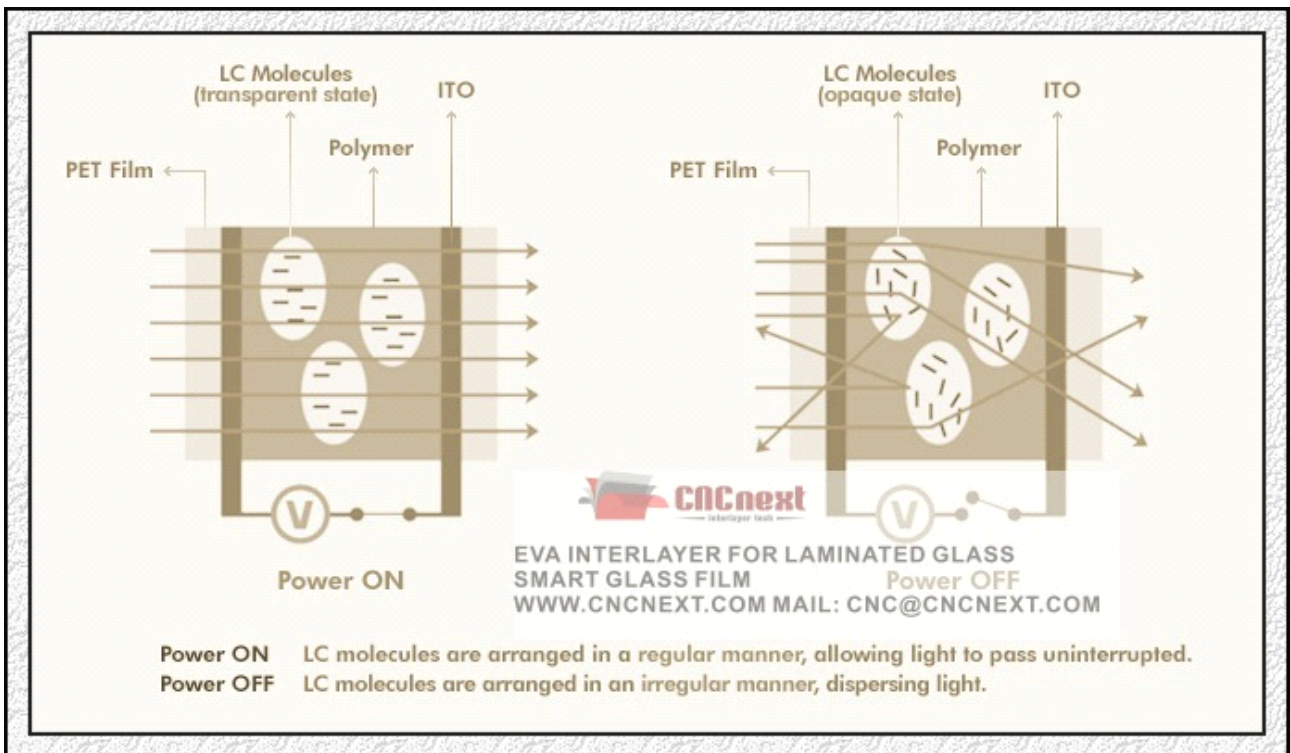

**SMART GLASS FILM (PRIVACY GLASS FILM)
EVA INTERLAYER FOR LAMINATED GLASS
WWW.CNCNEXT.COM MAIL: CNC@CNCNEXT.COM**

All rights reserved by CNC-INTERLAYER TECH:

【Product 1】 CNC-Force® EVA INTERLAYER FOR ARCHITECTURAL LAMINATED GLASS

【Product 2】 CNC-Smart® SMART FILM FOR PRIVACY SWITCHABLE GLASS

【Product 3】 CNC-Shield® PVB INTERLAYER FOR AUTOMOTIVE WINDSHIELD GLASS

Web: www.CNCnext.com www.HelloGlass.com

Mail: cnc@cncnext.com

[benext77@gmail.com/](mailto:benext77@gmail.com)

benext77@hotmail.com