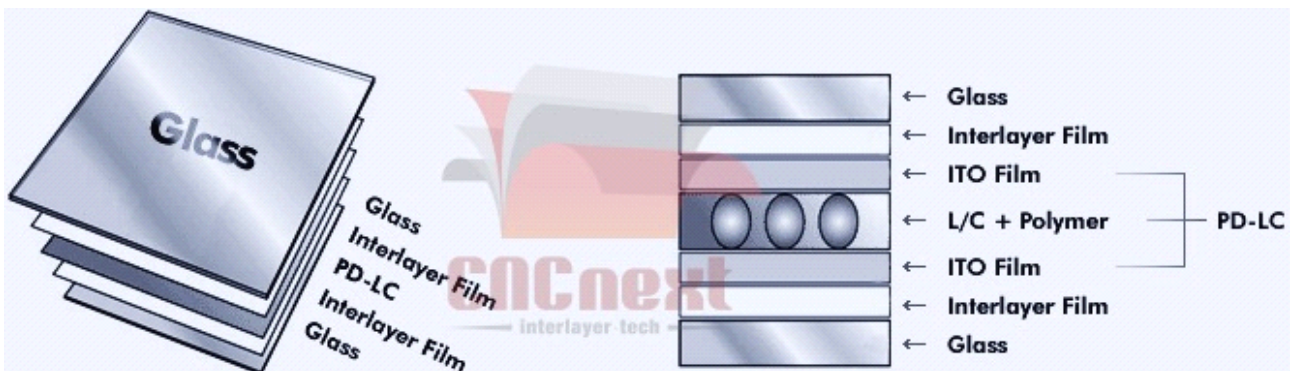

**SMART GLASS FILM (PRIVACY GLASS FILM)
EVA INTERLAYER FOR LAMINATED GLASS
WWW.CNCNEXT.COM MAIL: CNC@CNCNEXT.COM**

All rights reserved by CNC-INTERLAYER TECH:

【Product 1】 CNC-Force® EVA INTERLAYER FOR ARCHITECTURAL LAMINATED GLASS

【Product 2】 CNC-Smart® SMART FILM FOR PRIVACY SWITCHABLE GLASS

【Product 3】 CNC-Shield® PVB INTERLAYER FOR AUTOMOTIVE WINDSHIELD GLASS

Web: www.CNCnext.com www.HelloGlass.com

Mail: cnc@cncnext.com

[benext77@gmail.com/](mailto:benext77@gmail.com)

benext77@hotmail.com