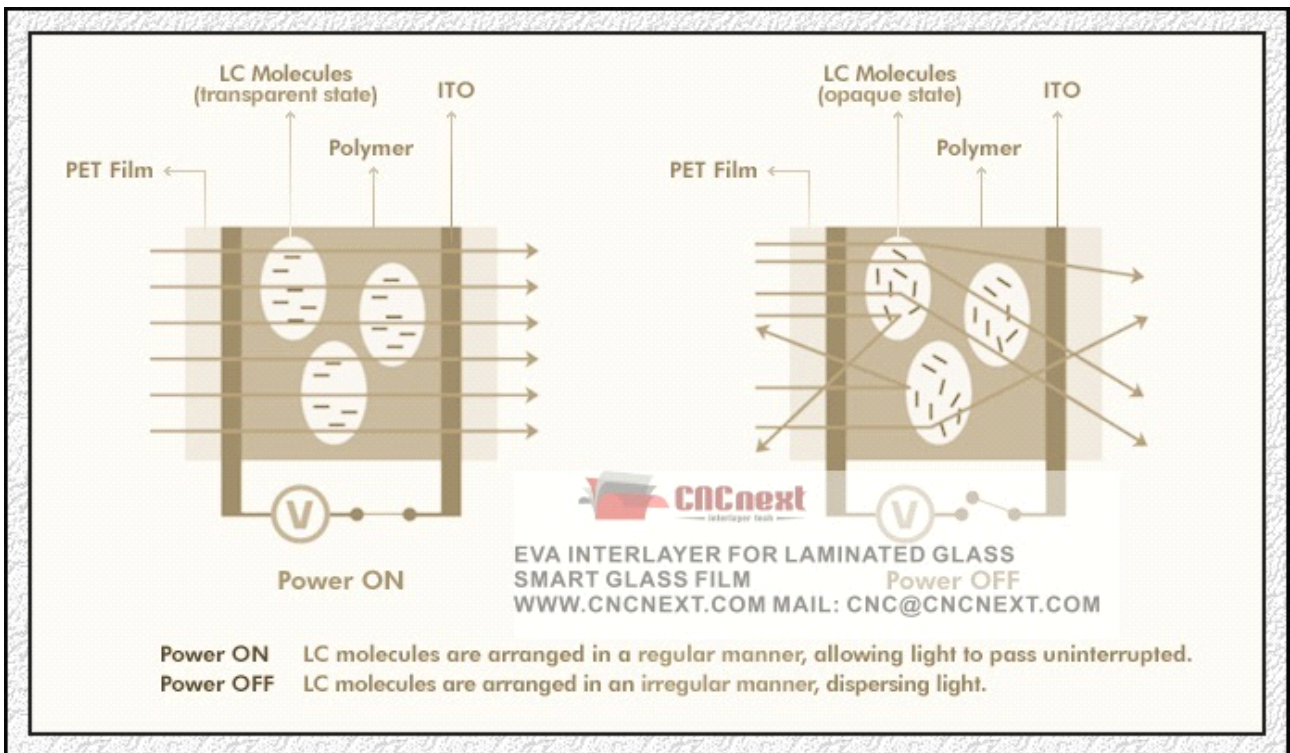

CNC SPD Self-adhesive Smart Film owns-Ultra adhesive strength inside PDLC Film(liquid crystal, polymer, ITO, PET), no delamination possibility

CNC SPD Self-adhesive Smart Film owns-With patented ITO coating technology

CNC SPD Self-adhesive Smart Film owns-Operational lifetime is highly prolonged,

All rights reserved by CNC-INTERLAYER TECH:

【Product 1】 CNC-Force® EVA INERLAYER FOR ARCHITECTURAL LAMINATED GLASS

【Product 2】 CNC-Smart® SMART FILM FOR PRIVACY SWITCHABLE GLASS

【Product 3】 CNC-Shield® PVB INTERLAYER FOR AUTOMOTIVE WINDSHIELD GLASS

Web: www.CNCnext.com www.HelloGlass.com

Mail: cnc@cncnext.com

benext77@gmail.com

benext77@hotmail.com

**SMART GLASS FILM (PRIVACY GLASS FILM)
 EVA INTERLAYER FOR LAMINATED GLASS
 WWW.CNCNEXT.COM MAIL: CNC@CNCNEXT.COM**

All rights reserved by CNC-INTERLAYER TECH:

【Product 1】 CNC-Force® EVA INERLAYER FOR ARCHITECTURAL LAMINATED GLASS

【Product 2】 CNC-Smart® SMART FILM FOR PRIVACY SWITCHABLE GLASS

【Product 3】 CNC-Shield® PVB INTERLAYER FOR AUTOMOTIVE WINDSHIELD GLASS