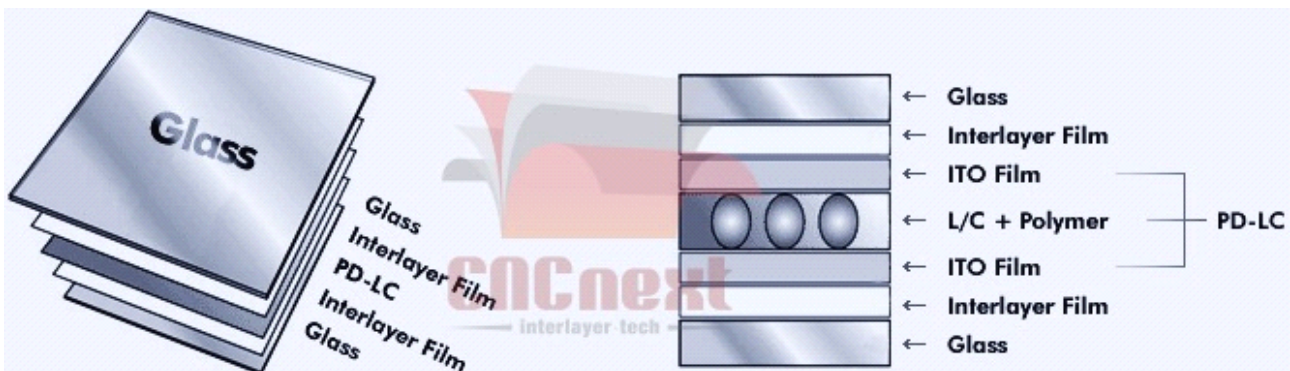

CNC SPD Self-adhesive Smart Film owns-Operational lifetime is highly prolonged,

All rights reserved by CNC-INTERLAYER TECH:

【Product 1】 CNC-Force® EVA INERLAYER FOR ARCHITECTURAL LAMINATED GLASS

【Product 2】 CNC-Smart® SMART FILM FOR PRIVACY SWITCHABLE GLASS

【Product 3】 CNC-Shield® PVB INTERLAYER FOR AUTOMOTIVE WINDSHIELD GLASS

Web: www.CNCnext.com www.HelloGlass.com

Mail: cnc@cncnext.com

benext77@gmail.com

benext77@hotmail.com

**SMART GLASS FILM (PRIVACY GLASS FILM)
 EVA INTERLAYER FOR LAMINATED GLASS
 WWW.CNCNEXT.COM MAIL: CNC@CNCNEXT.COM**

All rights reserved by CNC-INTERLAYER TECH:

【Product 1】 CNC-Force® EVA INERLAYER FOR ARCHITECTURAL LAMINATED GLASS

【Product 2】 CNC-Smart® SMART FILM FOR PRIVACY SWITCHABLE GLASS

【Product 3】 CNC-Shield® PVB INTERLAYER FOR AUTOMOTIVE WINDSHIELD GLASS